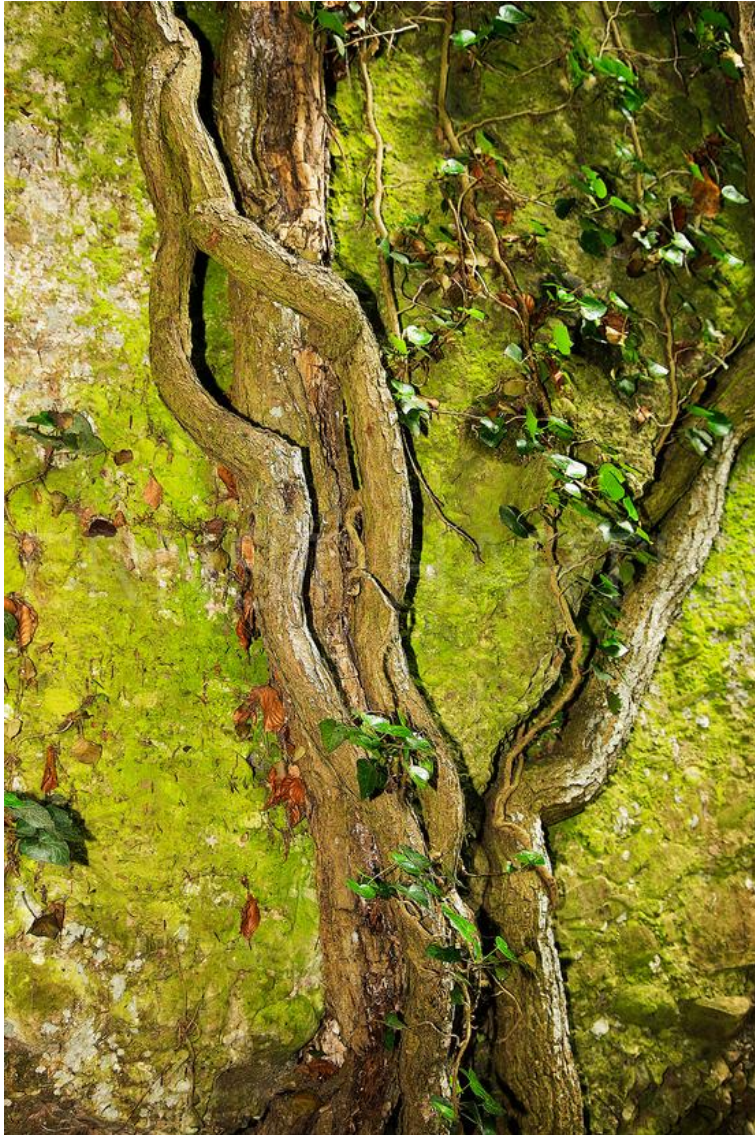

ERNST HARTIG

Grüne Wand 2008
Photography